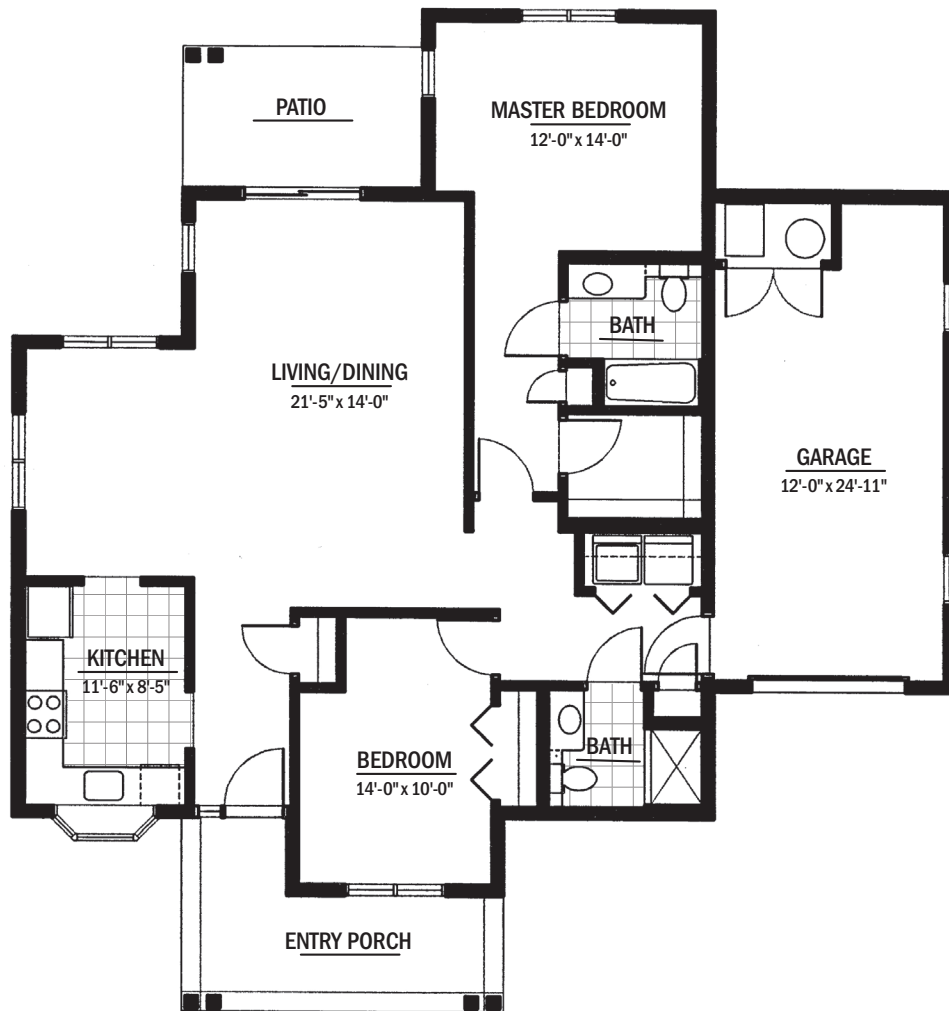

Fuller Village

in Milton

— LIVE A FULLER LIFE —

VILLA B

Two Bedroom
1,360 Square Feet

The dimensions, size, configuration, and other information contained in this floor plan are meant to be illustrative only, are not to scale, and are subject to change without notice.