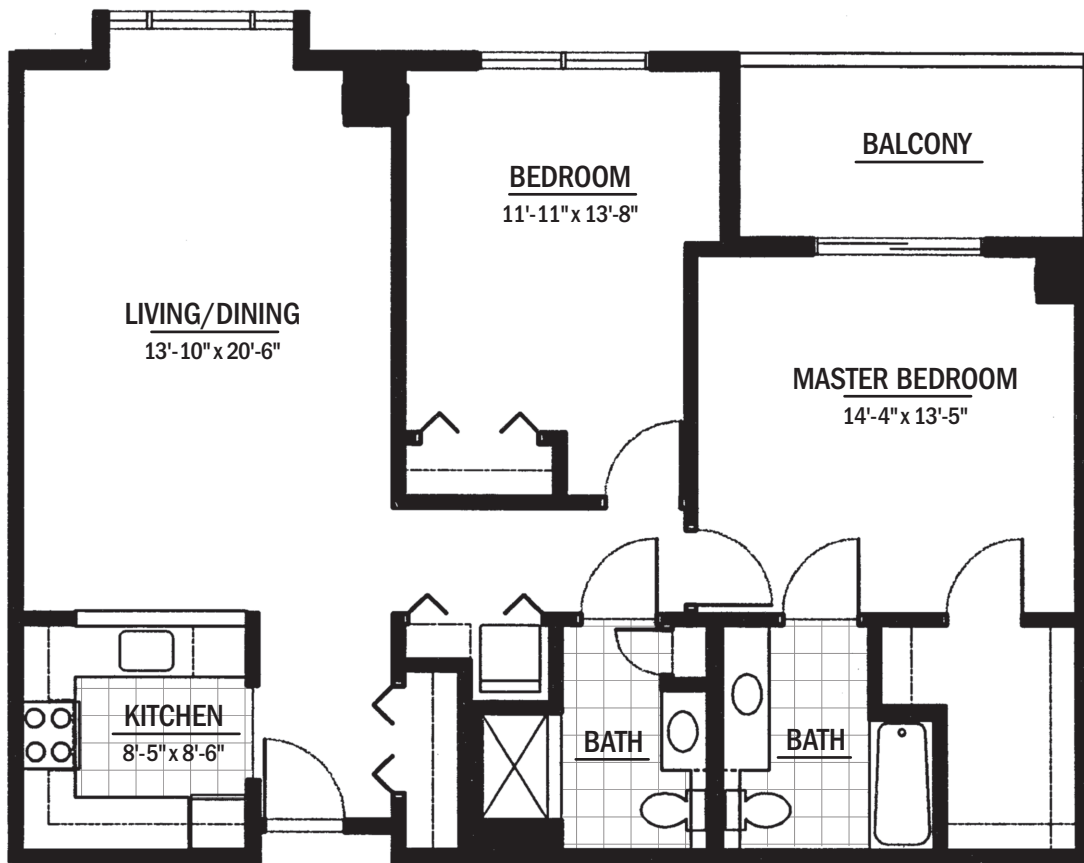

## THE FOSTER RESIDENCES

### Two Bedroom 1,120 Square Feet

*The dimensions, size, configuration, and other information contained in this floor plan are meant to be illustrative only, are not to scale, and are subject to change without notice.*