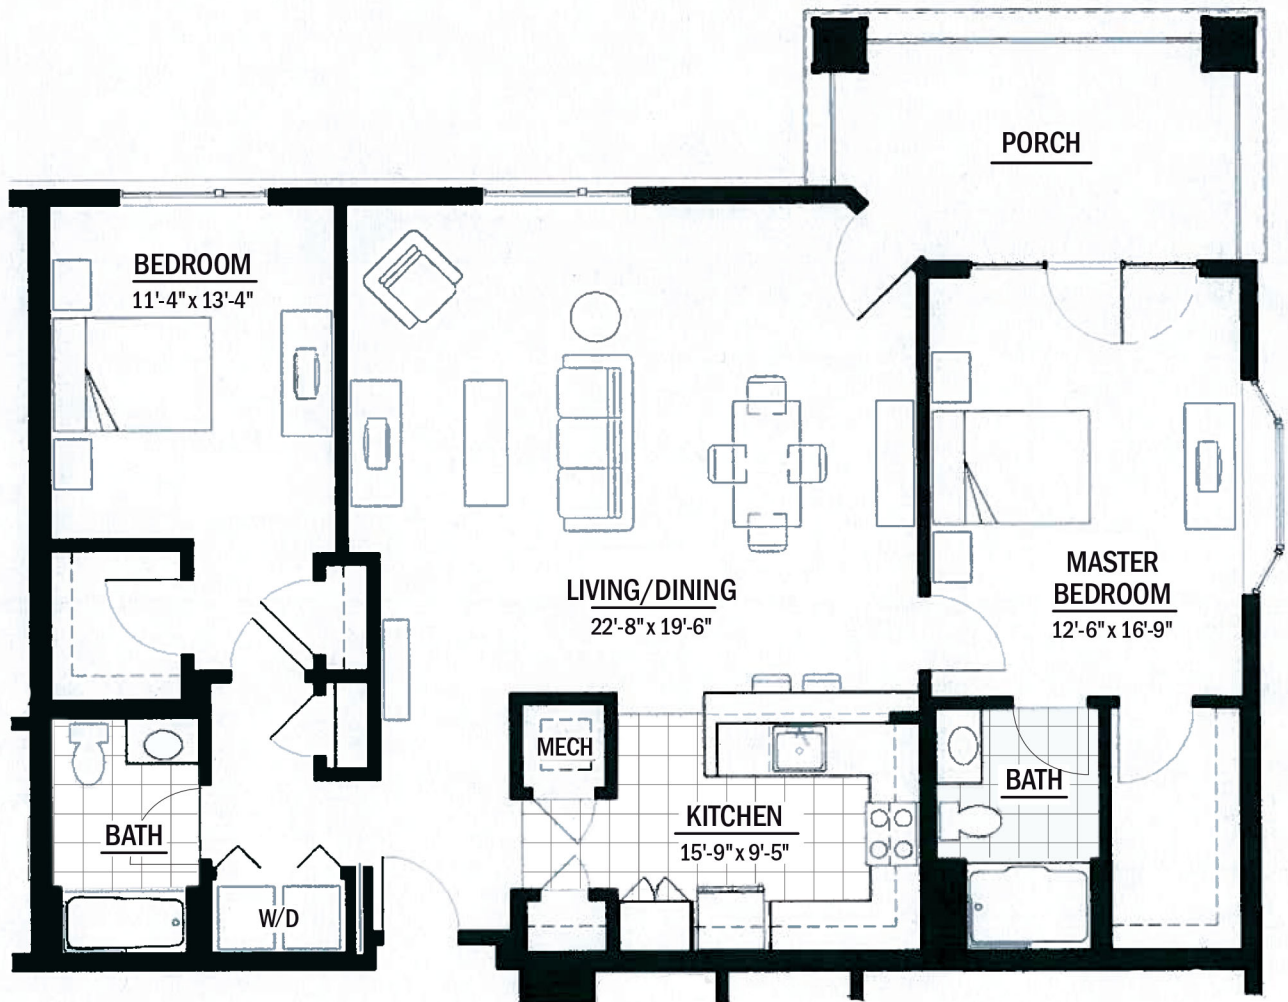

THE BRUSH HILL RESIDENCES

Deluxe Two Bedroom
1,421 Square Feet

The dimensions, size, configuration, and other information contained in this floor plan are meant to be illustrative only, are not to scale, and are subject to change without notice.