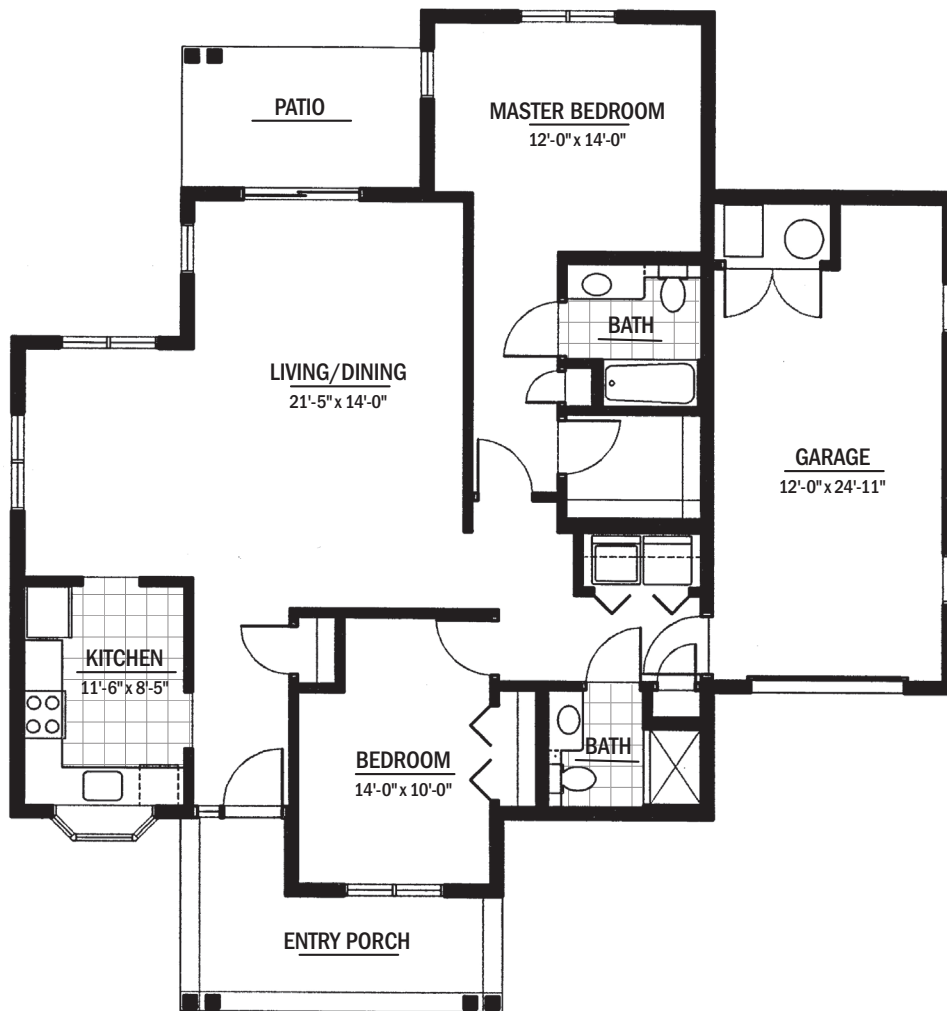

Fuller Village
in Milton
— LIVE A FULLER LIFE —

VILLA B

Two Bedroom
1,360 Square Feet

The dimensions, size, configuration, and other information contained in this floor plan are meant to be illustrative only, are not to scale, and are subject to change without notice.

FLOOR PLAN