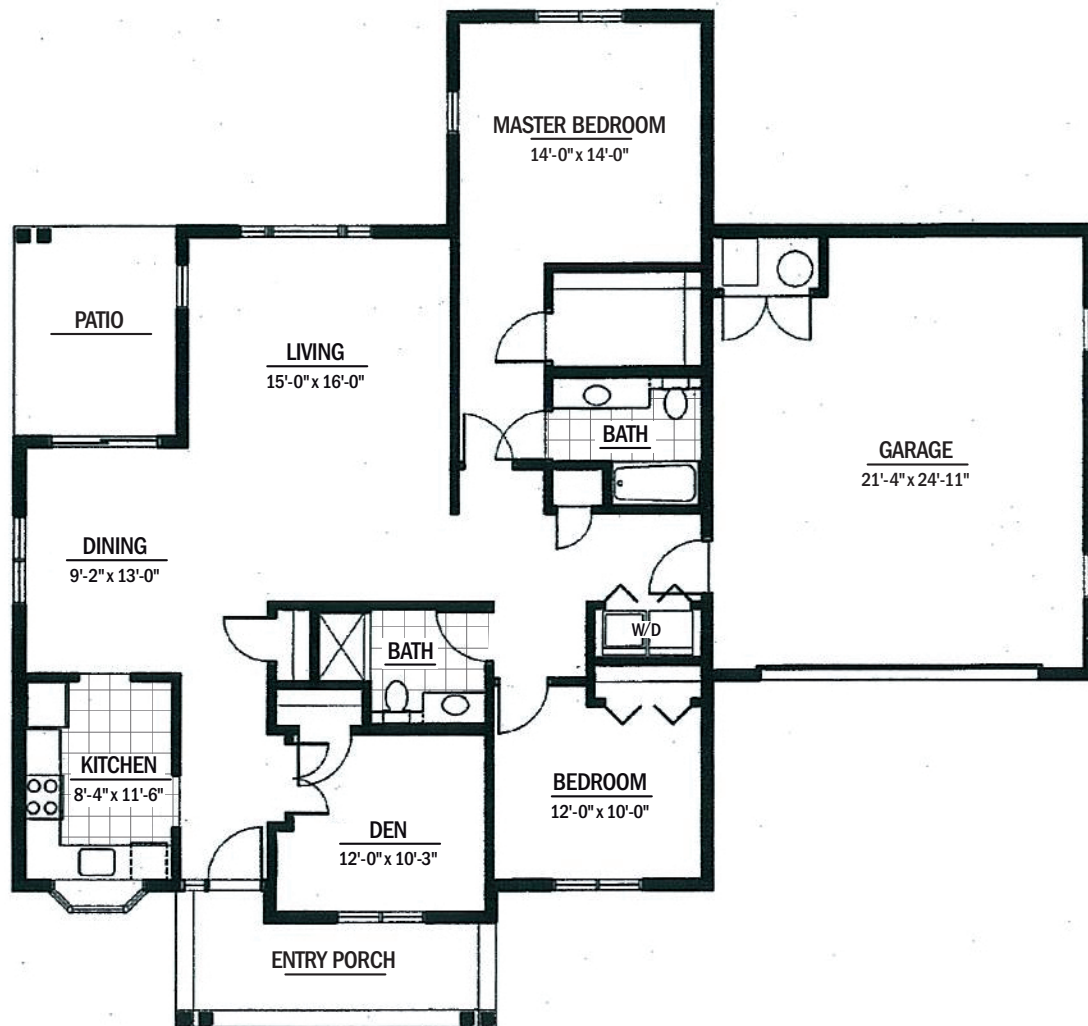

VILLA C

Two Bedroom with Den
1,653 Square Feet

The dimensions, size, configuration, and other information contained in this floor plan are meant to be illustrative only, are not to scale, and are subject to change without notice.

FLOOR PLAN